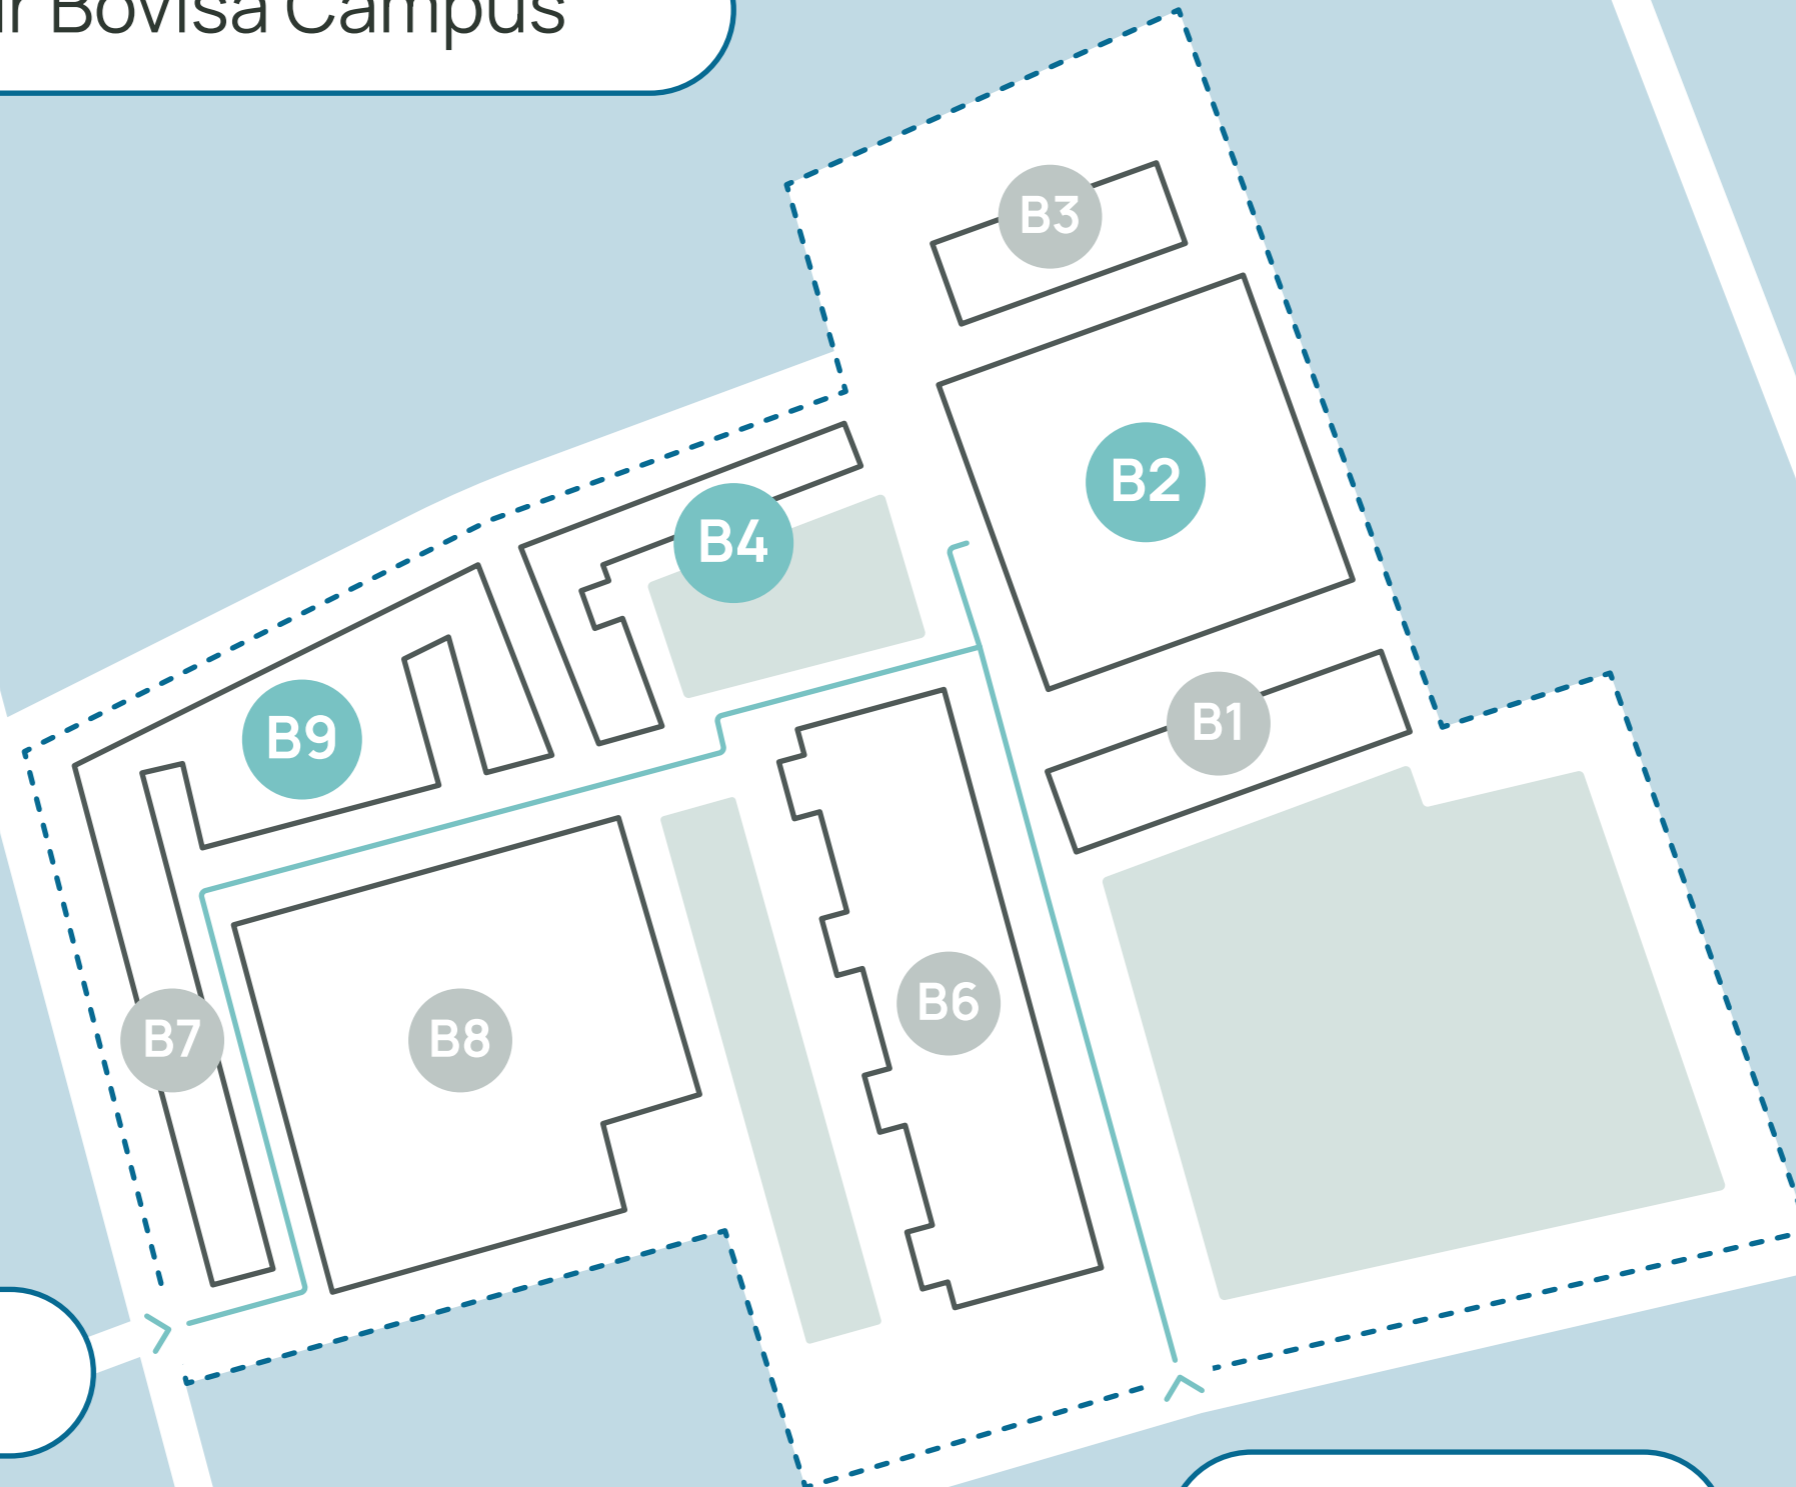

Inside our Bovisa Campus

Via Durando

Entrance A

Via Durando 10

Entrance B

Via Candiani 72

B2
Registration &
Info Point
Entrance

**Parallel & Pictorial
Sessions, Panels,
Workshops &
EXTRA IASDR**
Spazio IDeA
B2.2.4 - B2.2.5
B2.3.1 - B2.3.4

Coffee Breaks
B2.0.1

B4
PhD Consortium
PhD Co-working space

B9
Keynotes
Wed-Thu 16:30-17:30
Short Paper Exhibit
Q/A on Wed-Thu 14:30

Lunch Breaks
Mo-Thu 13:00-14:30

**POLI.design
Network Drink**
Wed 18:00

**Closing
Ceremony**
Fri 11:30-13:00

Via Candiani